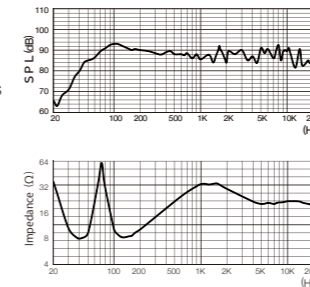

High Power Karaoke Speakers - Cool for Dancing!

- This model is equipped with the new high volume woofers backed by sturdy cabinet for sound stability.
- These are the luxurious 3-Way/5 speakers with tweeters/squawkers set on both sides. Sound directions are set individually for the tweeters/squawkers.
- Tweeters/squawkers use highly reliable paper cone made in Japan to get high quality sound.

CSD-2000 [12"]

- System:3 Ways 5 Speakers
- Woofer Unit:30cm Paper Cone Type×1unit
- Squawker Unit:8cm Paper Cone Type×2units
- Tweeter Unit:8cm Paper Cone Type×2units
- Max Input Power:1200W
- Rating Input Power:500W
- Dimensions(mm):568(W) × 350(H) × 336(D)
- Weight:18.5kg per piece
- Impedance:8Ω

CSD-880 [10"]

- System:3 Ways 5 Speakers
- Woofer Unit:25cm Paper Cone Type×1unit
- Squawker Unit:8cm Paper Cone Type×2units
- Tweeter Unit:8cm Paper Cone Type×2units
- Max Input Power:1000W
- Rating Input Power:400W
- Dimensions(mm):520(W) × 298(H) × 284(D)
- Weight:13.5kg per piece
- Impedance:8Ω